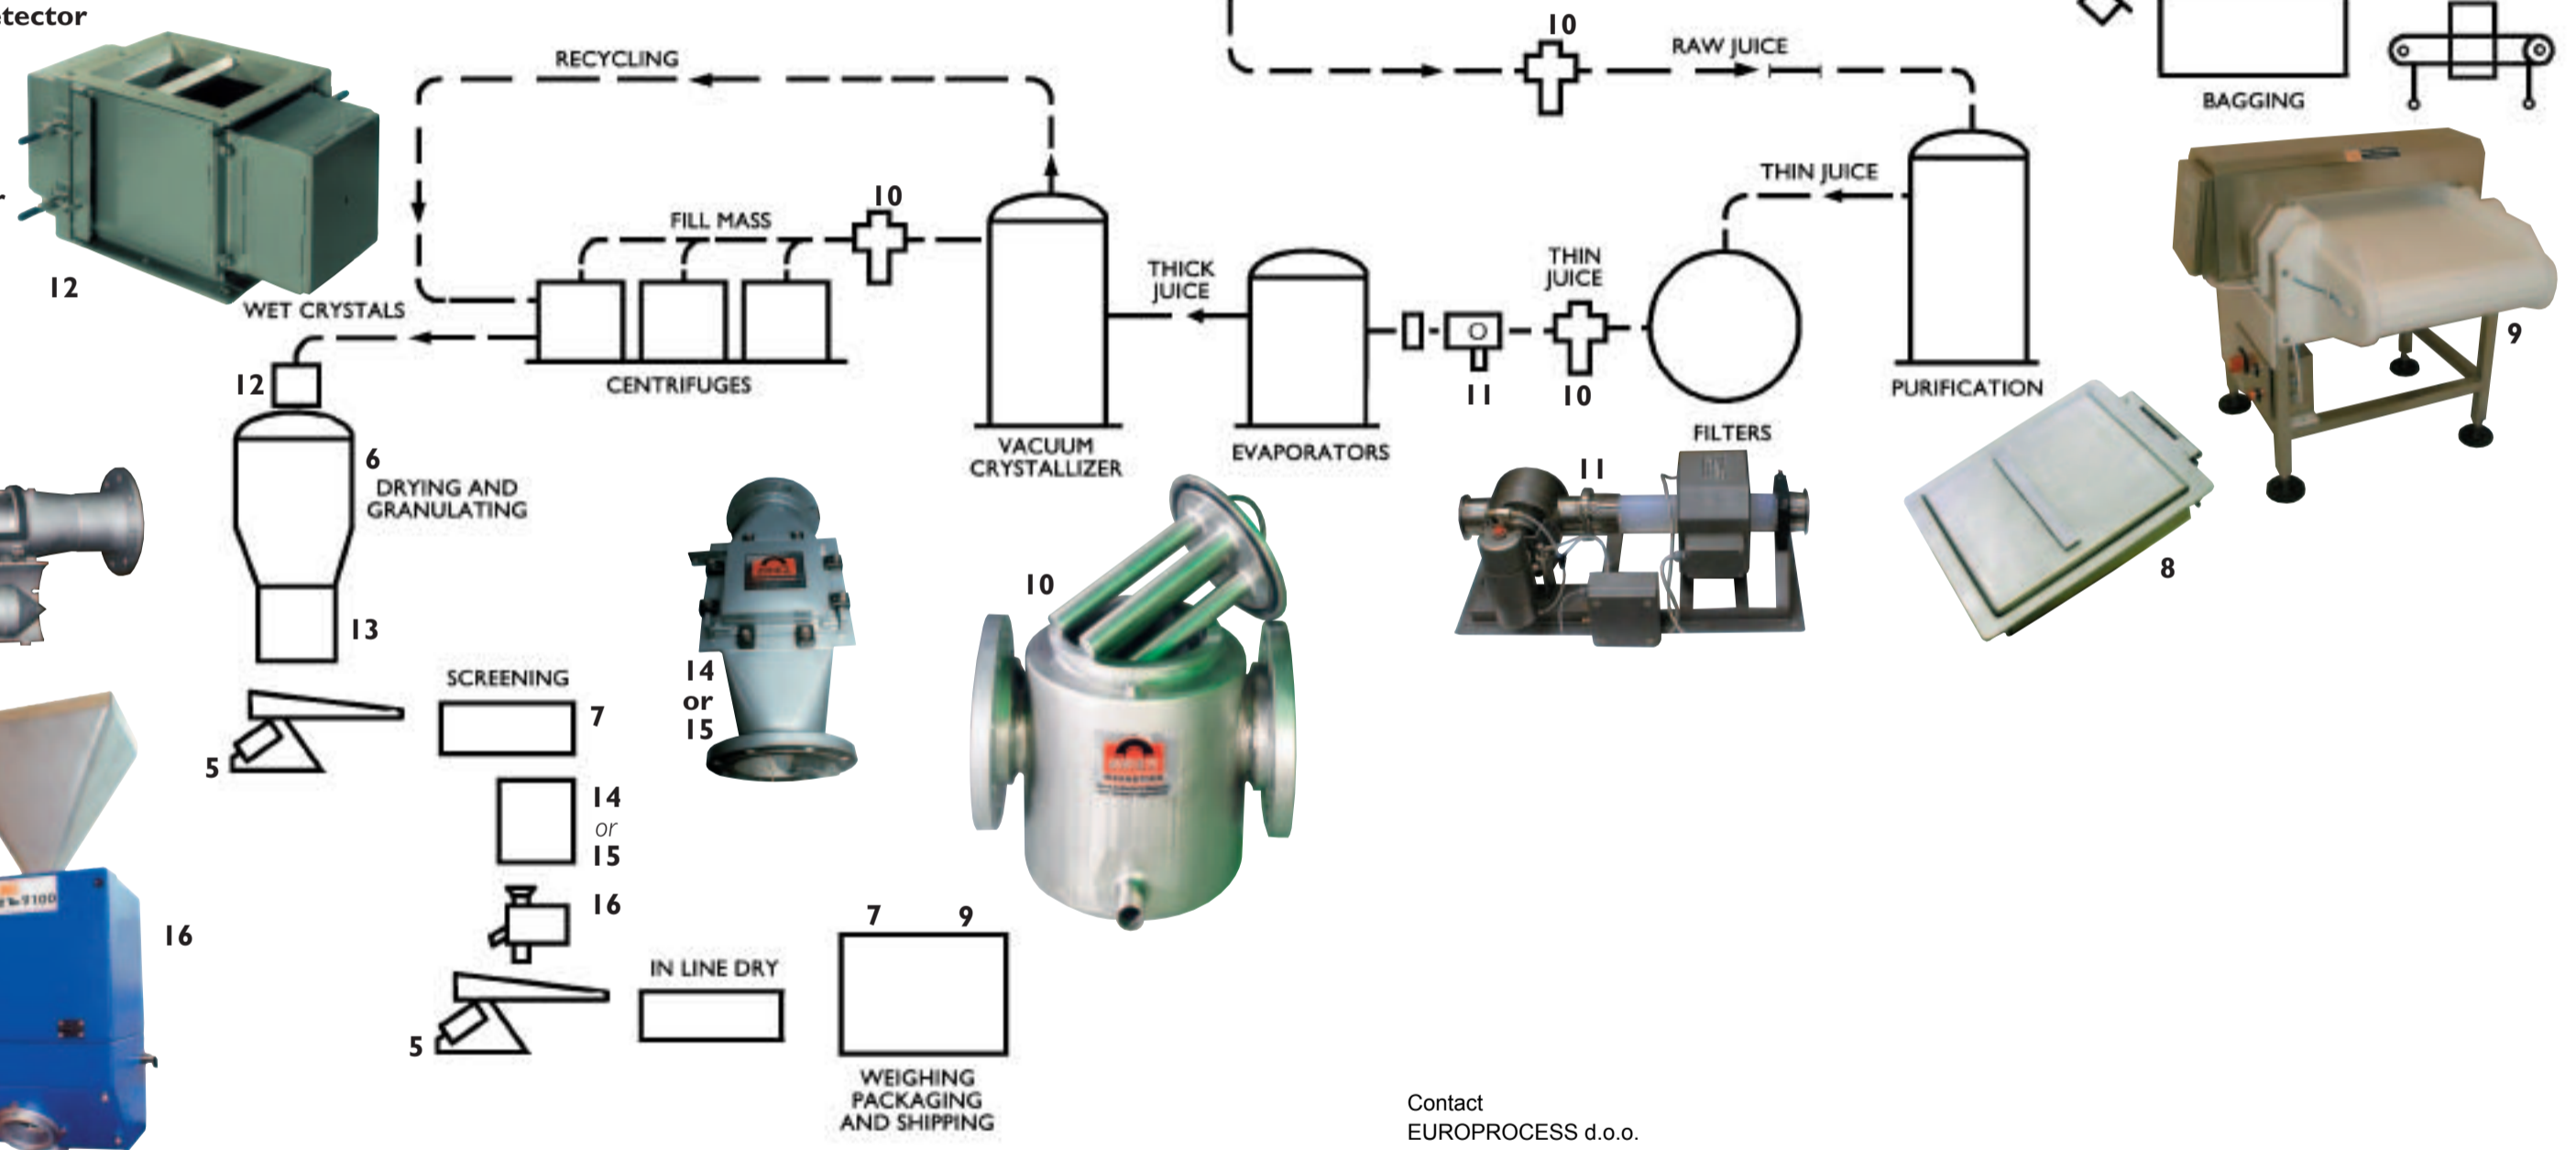

- 1 Magnetic Pulley
- 2 Suspended Magnet
- 3 In-Process Metal Detector
- 4 Magnetic Drum
- 5 Vibratory Feeder
- 6 Bin Vibrator
- 7 Grate Magnet
- 8 Plate Magnet
- 9 End-Of-Line Metal Detector
- 10 Magnetic Trap
- 11 P-Tron Separator
- 12 Deep Reach Magnet
- 13 Cartridge Magnet
- 14 Round Pipe Separator
- 15 Magnetic Hump
- 16 E-Z Tec 9100 Metal Separator

Food Processing Lines

Contact
 EUROPROCESS d.o.o.
 Beograd, Gospicka 9
 tel +381 11 2831 142
 fax +381 11 2831 141
 e mail milanep@eunet.yu
 europrocess@sbb.co.yu