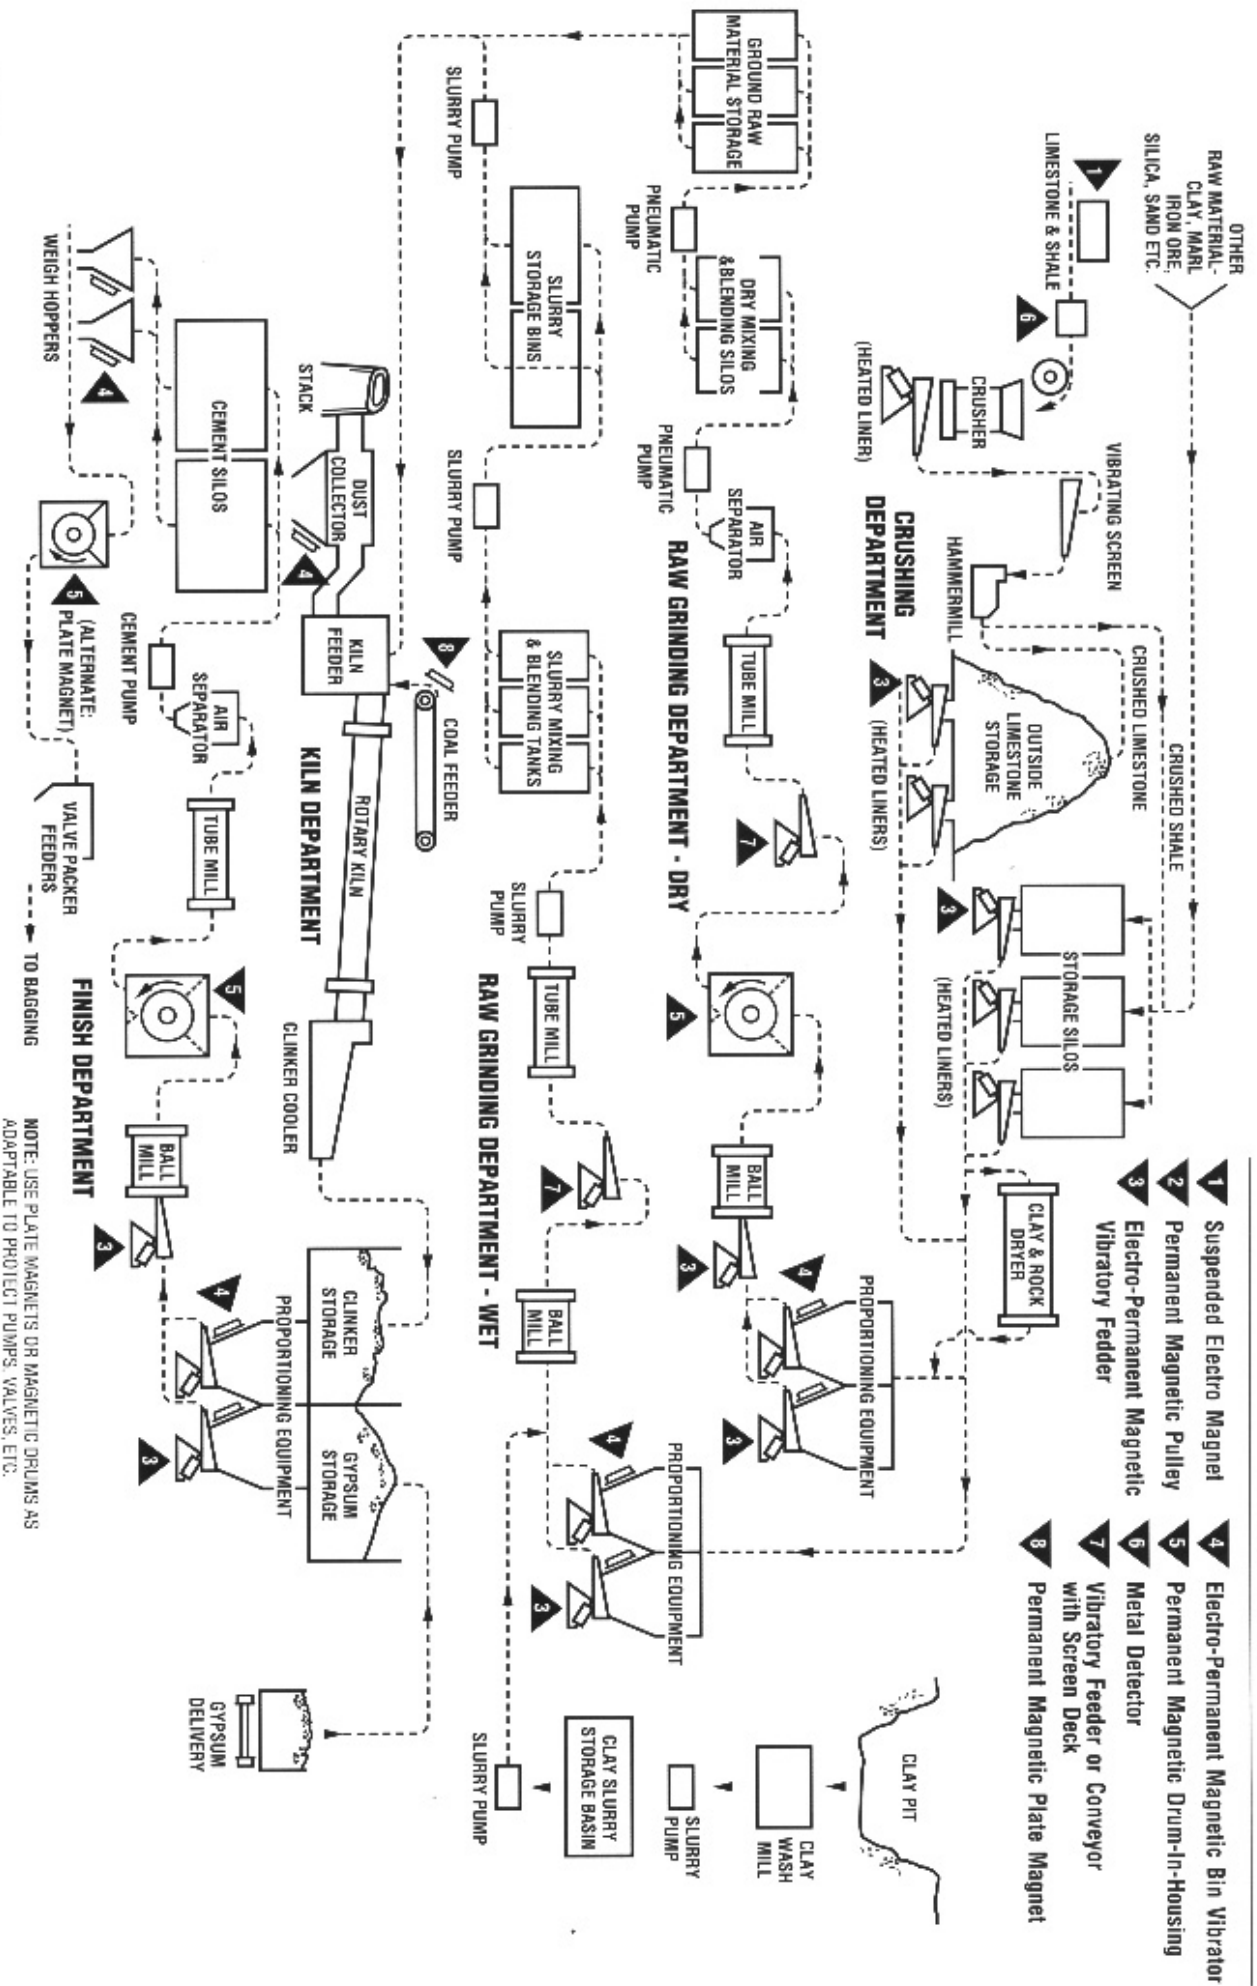

EQUIPMENT LIST

- 1 Suspended Electro Magnet
- 2 Permanent Magnetic Pulley
- 3 Electro-Permanent Magnetic Vibratory Feeder
- 4 Electro-Permanent Magnetic Bin Vibrator
- 5 Permanent Magnetic Drum-In-Housing Metal Detector
- 6 Permanent Magnetic Plate Magnet
- 7 Vibratory Feeder or Conveyor with Screen Deck
- 8 Permanent Magnetic Pulley Magnet

Eriez Magnetics Equipment Used in Portland Cement Making